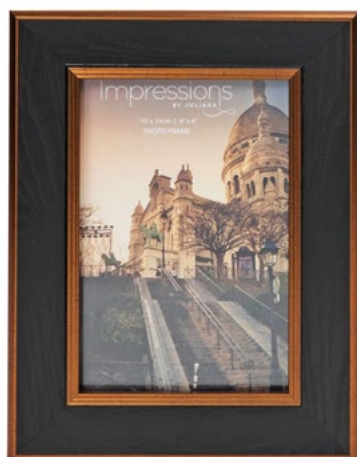

Ref. FS21646 - 10x15 cm
Ref. FS21668 - 15x20 cm

Marco Impression's Gold shadow.

Ref. FA14146 - 10x15 cm

Ref. FA14168 - 15x20 cm

Ref. FA14180 - 20x25 cm

Marco Impressions metálico dorado.

7

Ref. FP17046 - 10x15 cm

Marco Impressions Black&Gold.

Ref. FS77234

2x 9x13 cm y 2x 13x18 cm

Marco múltiple Impressions chapado en metal plateado.

WIDDOP

Ref. FW749MEM - 15x15 cm

Marco Memories MDF.

Ref. FW749TG - 10x15 cm